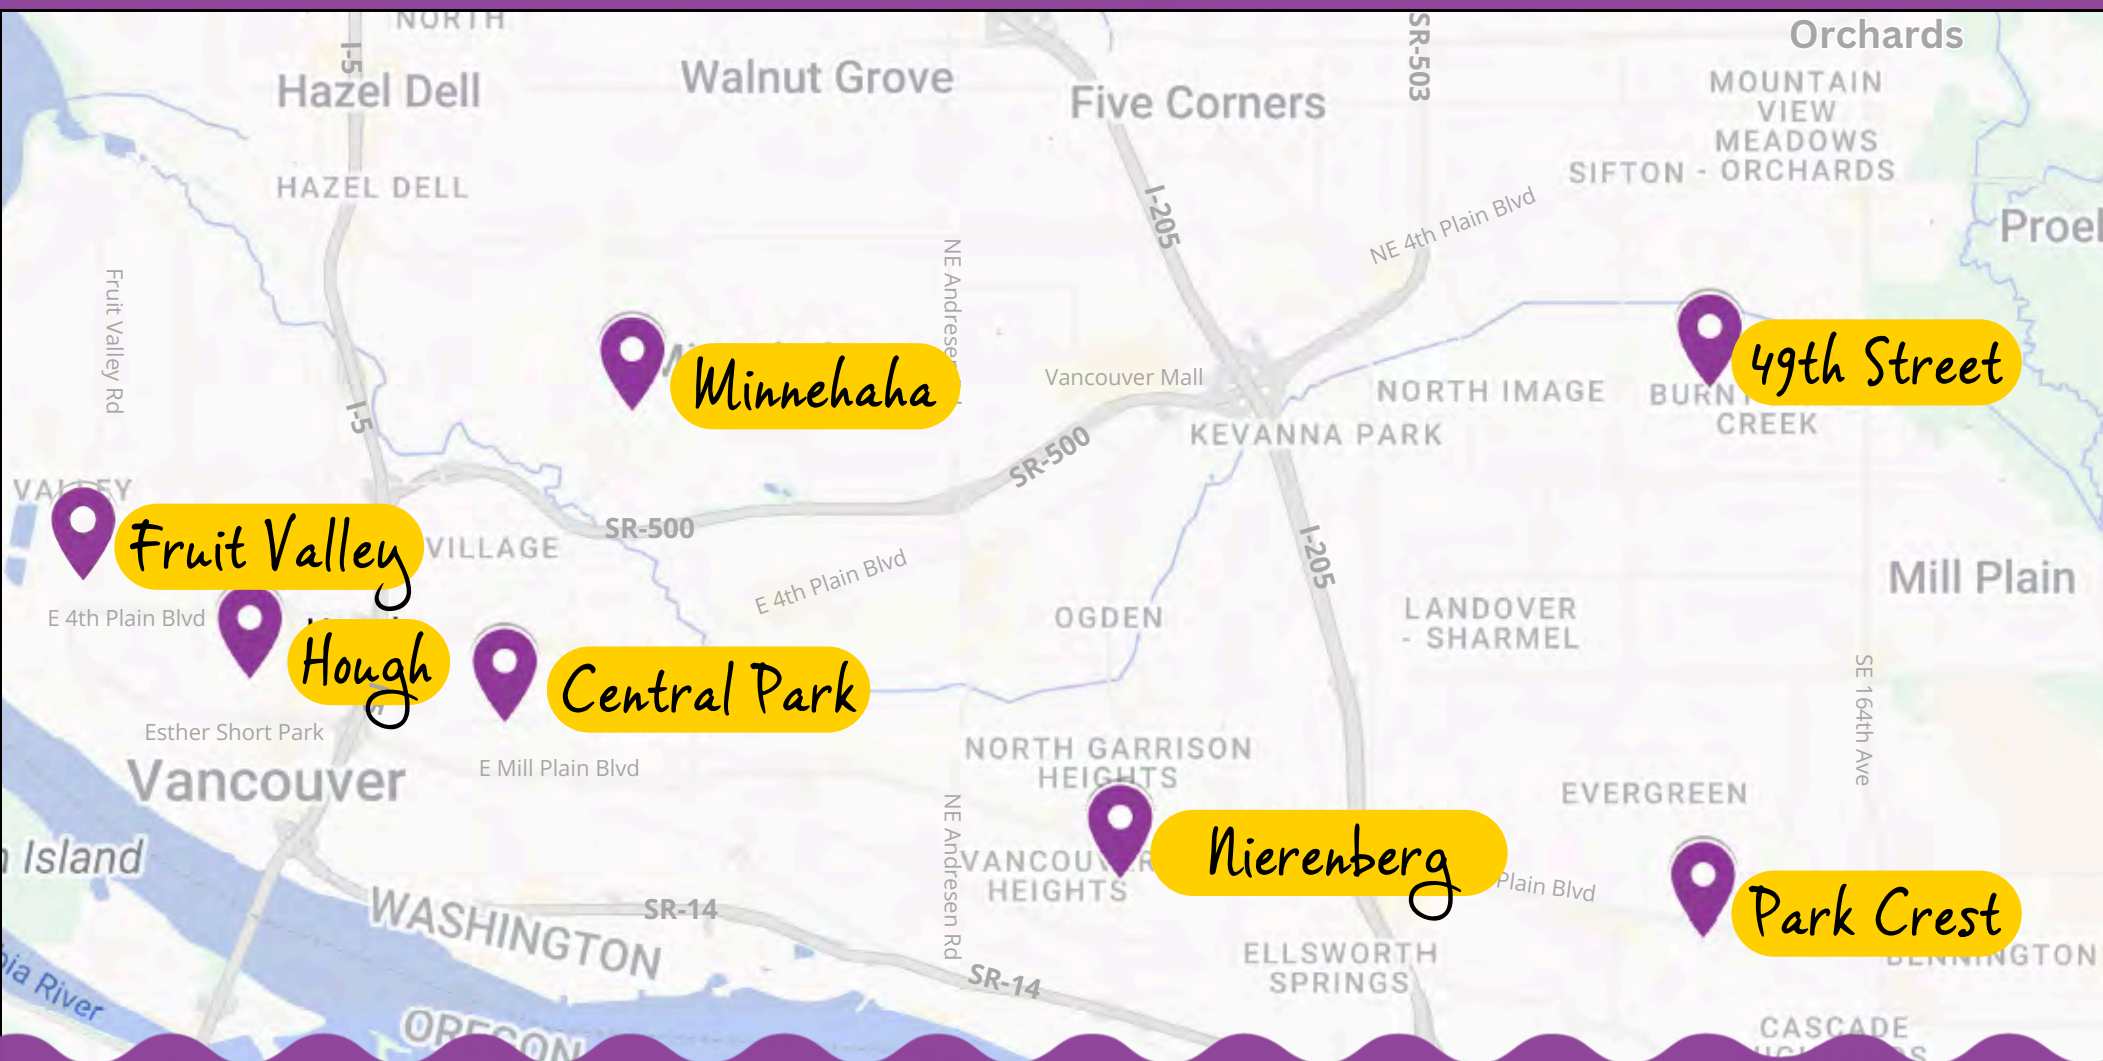

# ECE Center Locations

## Vancouver, WA

Fruit Valley - 3410 Fruit Valley Road, Vancouver, WA 98660  
Hough - 1801 Esther Street, Vancouver, WA 98660  
Central Park - 2115 East McLoughlin, Vancouver, WA 98661  
Minnehaha - 4517 NE St. Johns Road, Vancouver, WA 98661

## Battle Ground, WA

Captain Strong - 1026 NW 6th Avenue, Battle Ground, WA 98604